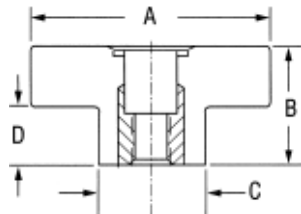

Plastic Hand Knobs through hole

- Phenolic hand knob
- Brass insert
- Four arm design

PART #	Thread	Depth	A	B	C	D
HK-1525	1/4-20	3/8	1-1/2	1	5/8	1/2
HK-1531	5/16-18	1/2	1-1/2	1	5/8	1/2
HK-2031	5/16-18	1/2	2	1	7/8	1/2
HK-2037	3/8-16	1/2	2	1	7/8	1/2
HK-2050	1/2-13	5/8	2	1	7/8	1/2

Plastic Hand Knobs blind hole

- Phenolic hand knob
- Zinc-plated insert
- Four arm design

PART #	Thread	Depth	A	B	C	D
HK-3125	1/4-20	3/8	1-1/2	1	5/8	1/2
HK-3131	5/16-18	1/2	1-1/2	1	5/8	1/2
HK-3137	3/8-16	1/2	2	1	7/8	1/2
HK-3150	1/2-13	5/8	2	1	7/8	1/2

Plastic Hand Knobs with stud

- Phenolic hand knob
- Steel, zinc plated stud
- Four arm design

PART #	Thread	Thread Lgth	A	B	C	D
HK-4251	1/4-20	1	1-1/2	1	5/8	1/2
HK-4311	5/16-18	1	1-1/2	1	5/8	1/2
HK-4371	3/8-16	1	2	1	7/8	1/2
HK-4375	3/8-16	1-1/2	2	1	7/8	1/2
HK-4507	1/2-13	3/4	2	1	7/8	1/2