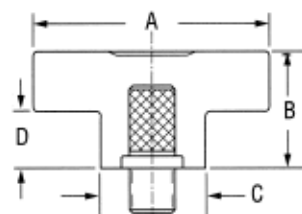

Plastic Hand Knobs through hole

- Phenolic hand knob
- Brass insert
- Four arm design

PART #	Thread	Depth	A	B	C	D
HK-1525	1/4-20	3/8	1-1/2	1	5/8	1/2
HK-1531	5/16-18	1/2	1-1/2	1	5/8	1/2
HK-2031	5/16-18	1/2	2	1	7/8	1/2
HK-2037	3/8-16	1/2	2	1	7/8	1/2
HK-2050	1/2-13	5/8	2	1	7/8	1/2

Plastic Hand Knobs blind hole

- Phenolic hand knob
- Zinc-plated insert
- Four arm design

PART #	Thread	Depth	A	B	C	D
HK-3125	1/4-20	3/8	1-1/2	1	5/8	1/2
HK-3131	5/16-18	1/2	1-1/2	1	5/8	1/2
HK-3137	3/8-16	1/2	2	1	7/8	1/2
HK-3150	1/2-13	5/8	2	1	7/8	1/2

Plastic Hand Knobs with stud

- Phenolic hand knob
- Steel, zinc plated stud
- Four arm design

PART #	Thread	Thread Lgth	A	B	C	D
HK-4251	1/4-20	1	1-1/2	1	5/8	1/2
HK-4311	5/16-18	1	1-1/2	1	5/8	1/2
HK-4371	3/8-16	1	2	1	7/8	1/2
HK-4375	3/8-16	1-1/2	2	1	7/8	1/2
HK-4507	1/2-13	3/4	2	1	7/8	1/2