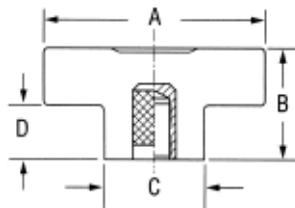

Plastic Hand Knobs through hole

- Phenolic hand knob
- Brass insert
- Four arm design

PART #	Thread	Depth	A	B	C	D
HK-1525	1/4-20	3/8	1-1/2	1	5/8	1/2
HK-1531	5/16-18	1/2	1-1/2	1	5/8	1/2
HK-2031	5/16-18	1/2	2	1	7/8	1/2
HK-2037	3/8-16	1/2	2	1	7/8	1/2
HK-2050	1/2-13	5/8	2	1	7/8	1/2

Plastic Hand Knobs blind hole

- Phenolic hand knob
- Zinc-plated insert
- Four arm design

PART #	Thread	Depth	A	B	C	D
HK-3125	1/4-20	3/8	1-1/2	1	5/8	1/2
HK-3131	5/16-18	1/2	1-1/2	1	5/8	1/2
HK-3137	3/8-16	1/2	2	1	7/8	1/2
HK-3150	1/2-13	5/8	2	1	7/8	1/2

Plastic Hand Knobs with stud

- Phenolic hand knob
- Steel, zinc plated stud
- Four arm design

PART #	Thread	Thread Lgth	A	B	C	D
HK-4251	1/4-20	1	1-1/2	1	5/8	1/2
HK-4311	5/16-18	1	1-1/2	1	5/8	1/2
HK-4371	3/8-16	1	2	1	7/8	1/2
HK-4375	3/8-16	1-1/2	2	1	7/8	1/2
HK-4507	1/2-13	3/4	2	1	7/8	1/2